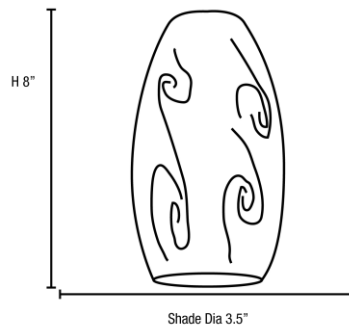

FIXTURE	BACKPLATE / CANOPY
Length:	Length
Width:	Width:
Diameter	Diameter:
Height: 8"	Height: 1.25"
Extension:	
Overall Height: 10-153"	

TECHNICAL SPECIFICATIONS

SPECIFICATIONS

Frame Material: Metal
Diffuser Material: Glass
Lamping Type: E-26 (Replaceable LED Jbox: Standard
Lamping Base: E-26 Lamp Wattage: 10 W
Lamp Quantity: 1 Total Wattage: 10 W
Voltage: 120v Lamps Included: Yes

Additional Notes:

Brushed steel finish paired with 12 feet of clear cord; Custom Finish
5 Piece Minimum Order Quantity

Project Name: _____

Location: _____

Type: _____

Quantity: _____

Notes:

LINE DRAWING